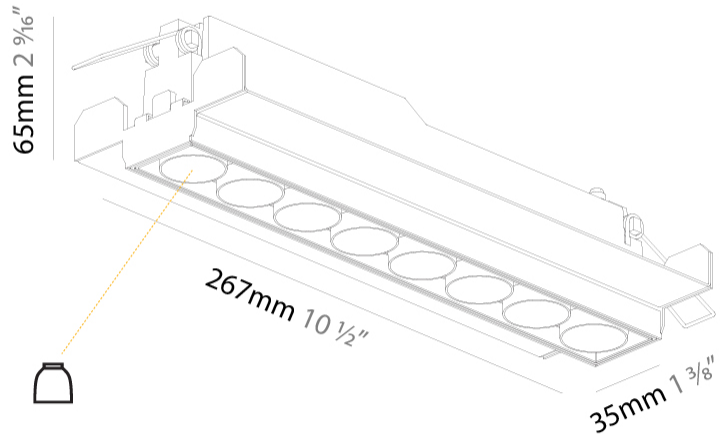

GENERAL

Series: Magiq
Subseries: Magiq 8 Cell
Brand: Prolicht
Division: Architectural
Mounting Type: Trimless
Mounting Location: Ceiling
Subcategory: Downlight

PHYSICAL

Shape: Rectangle
Length (mm): 267
Length (in): 10 1/2
Width (mm): 35
Width (in): 1 3/8
Height (mm): 64
Height (in): 2 1/2
Ceiling Thickness (mm): 12.5
Ceiling Thickness (in): 1/2
Min. Recessing Depth (mm): 100
Min. Recessing Depth (in): 3 15/16
Weight (kg): 0.737
Weight (lbs): 1.61
Fixture Finish: BLK / WHI
Fixture Material: Aluminum Die Cast
Cut-out Measurements: 272mm / 10 11/16" x 42mm / 1 5/8"
Upon Request: Unique Ceiling Thickness

ELECTRICAL

Lamp Type: LED (Zhaga Standard)
Input Wattage (W): 30.2
Total Output Wattage (W): 25.9
Dimming: Tri-Mode (Non-Dimming and Phase Dimming (120Vac only) and 0-10V Dimming)
Driver Included: No
Driver Location: Remote
Driver Type: Constant Current - Universal
Driver Class: Class 2
Input Voltage (V): 120 - 277
Constant Current (MA): 1050

LED

Number of LEDs: 8
Color Temperature (°K): 2700 / 3000 / 3500 / 4000
Max. Delivered Lumen (lm): 1560 / 1700 / 1725 / 1760
CRI: >90 CRI
Lamp Life (hrs): 50000
Upon Request: Special Color Temperature

OPTICAL

Reflector: 8 / 14 / 34
Upon Request: Special Beam Angles

RATINGS AND CERTIFICATIONS

Certified By: CSA Certified to UL and CSA Standards
IP rating: IP20